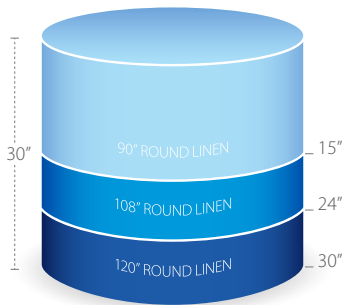

30" Low Cocktail  
SEATING: 2

36" Round  
SEATING: 2/4

48" Round  
SEATING: 6/7

30" High Cocktail  
STANDING: 2/4

60" Round  
SEATING: 8/10

72" Round  
SEATING: 10/12

6' Banquet - 72" x 30"  
SEATING: 6/8

8' Banquet - 96" x 30"  
SEATING: 8/10