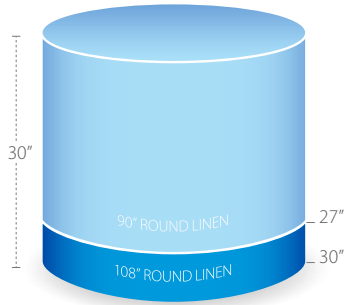

30" Low Cocktail  
SEATING: 2

36" Round  
SEATING: 2/4

48" Round  
SEATING: 6/7

30" High Cocktail  
STANDING: 2/4

60" Round  
SEATING: 8/10

72" Round  
SEATING: 10/12

6' Banquet - 72" x 30"  
SEATING: 6/8

8' Banquet - 96" x 30"  
SEATING: 8/10