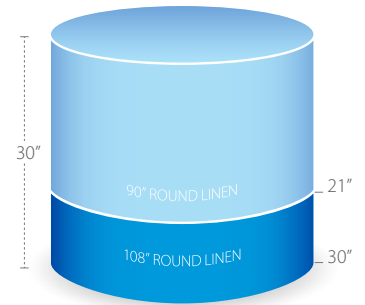

30" Low Cocktail  
SEATING: 2

36" Round  
SEATING: 2/4

48" Round  
SEATING: 6/7

30" High Cocktail  
STANDING: 2/4

60" Round  
SEATING: 8/10

72" Round  
SEATING: 10/12

6' Banquet - 72" x 30"  
SEATING: 6/8

8' Banquet - 96" x 30"  
SEATING: 8/10