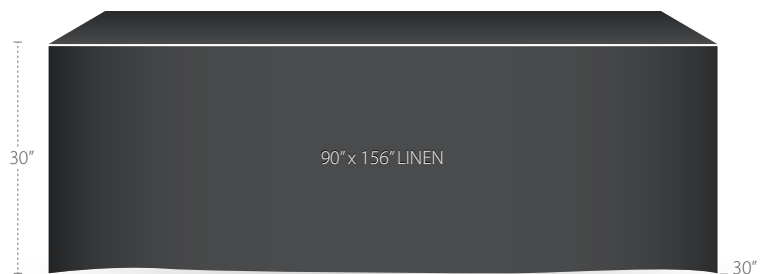

30" Low Cocktail  
SEATING: 2

36" Round  
SEATING: 2/4

48" Round  
SEATING: 6/7

30" High Cocktail  
STANDING: 2/4

60" Round  
SEATING: 8/10

72" Round  
SEATING: 10/12

6' Banquet - 72" x 30"  
SEATING: 6/8

8' Banquet - 96" x 30"  
SEATING: 8/10