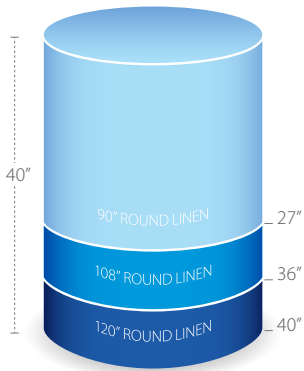

30" Low Cocktail  
SEATING: 2

36" Round  
SEATING: 2/4

48" Round  
SEATING: 6/7

30" High Cocktail  
STANDING: 2/4

60" Round  
SEATING: 8/10

72" Round  
SEATING: 10/12

6' Banquet - 72" x 30"  
SEATING: 6/8

8' Banquet - 96" x 30"  
SEATING: 8/10