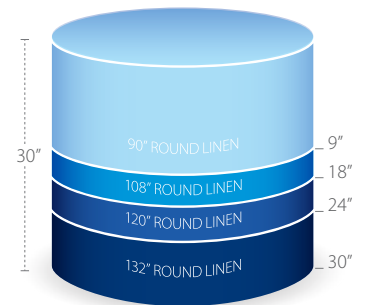

30" Low Cocktail  
SEATING: 2

36" Round  
SEATING: 2/4

48" Round  
SEATING: 6/7

30" High Cocktail  
STANDING: 2/4

60" Round  
SEATING: 8/10

72" Round  
SEATING: 10/12

6' Banquet - 72" x 30"  
SEATING: 6/8

8' Banquet - 96" x 30"  
SEATING: 8/10