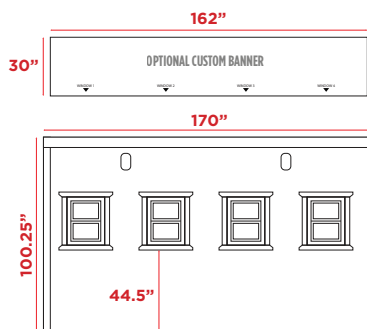

Electrical Requirements:

Requires TWO dedicated 20 Amp circuits.

Uses a standard 12/3 extension cord.