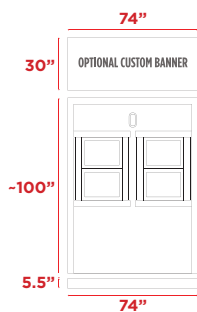

Electrical Requirements:

Requires TWO dedicated 20 Amp circuits.

Uses a standard 12/3 extension cord.